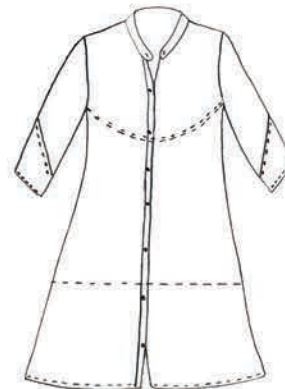

NM 1466
Millie
$115